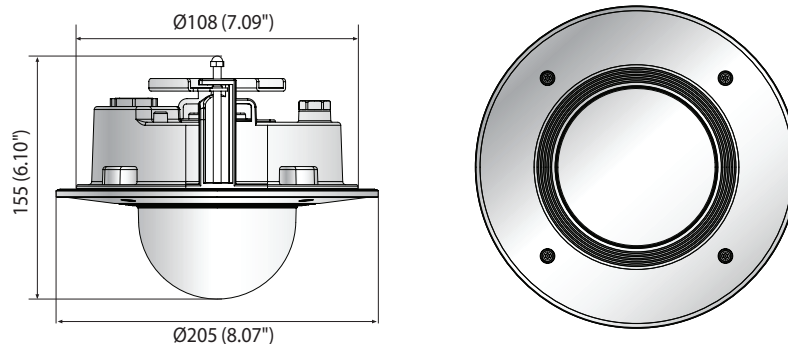

Dimensions

Unit : mm (inch)